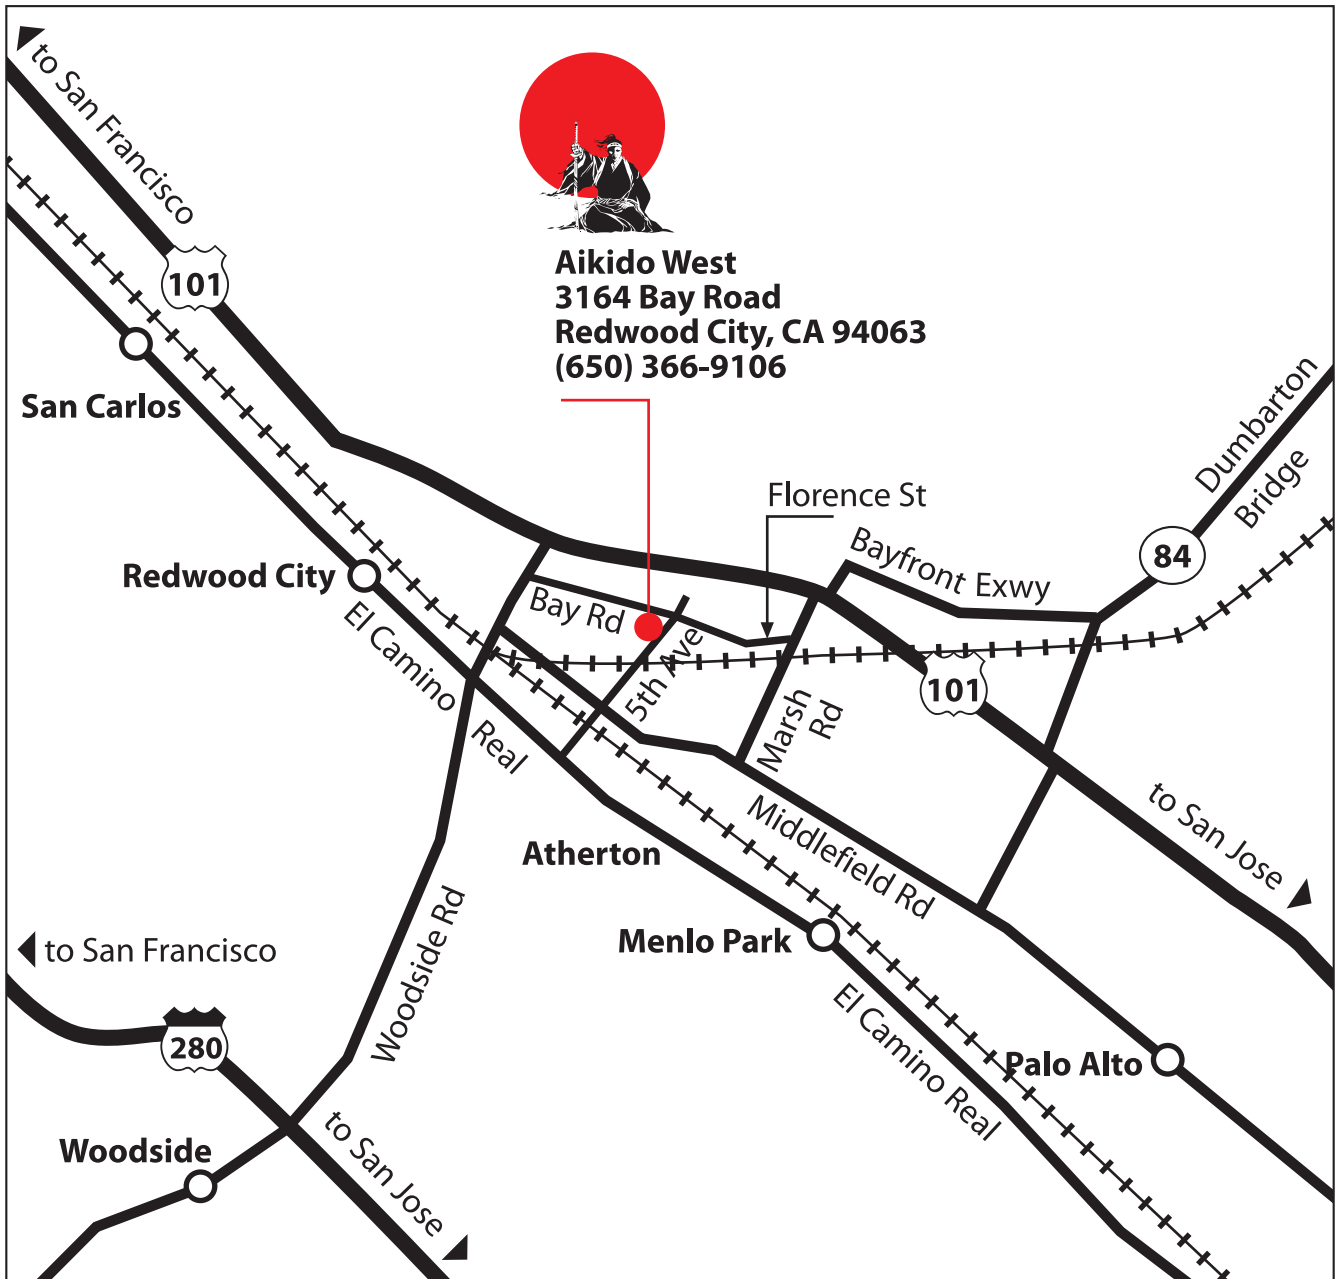

Aikido West
3164 Bay Road
Redwood City, CA 94063
(650) 366-9106

From San Francisco on 101, take the Woodside exit and go west. Turn left on Bay, which is at the second traffic light. Proceed south on Bay though three stop signs. After the third stop sign, the road narrows to one lane in each direction. Turn right into our parking lot immediately after the ice skating rink and before the 7-11 market. If you reach the stop sign at the corner of Bay and 5th, you've gone a little bit too far.

From San Francisco on 280, take 92 west to 101 south, and proceed as above.

From San Jose on 101, take Marsh Road west and turn right on Florence Street. Follow the road as it bears to the right to become Bay Road. Proceed on Bay until you get to the first stop sign, at 5th. There is a 7-11 market on the far left corner; the dojo is next door to it on Bay.

From San Jose on 280, take the Woodside exit and go east. After several miles you will come to a light at Bay Road. Turn right onto Bay Road, and proceed south through three stop signs. After the third stop sign, the road narrows to one lane in each direction. Turn right into our parking lot immediately after the ice skating rink and before the 7-11. If you reach the stop sign at the corner of Bay and 5th, you've gone a little bit too far.